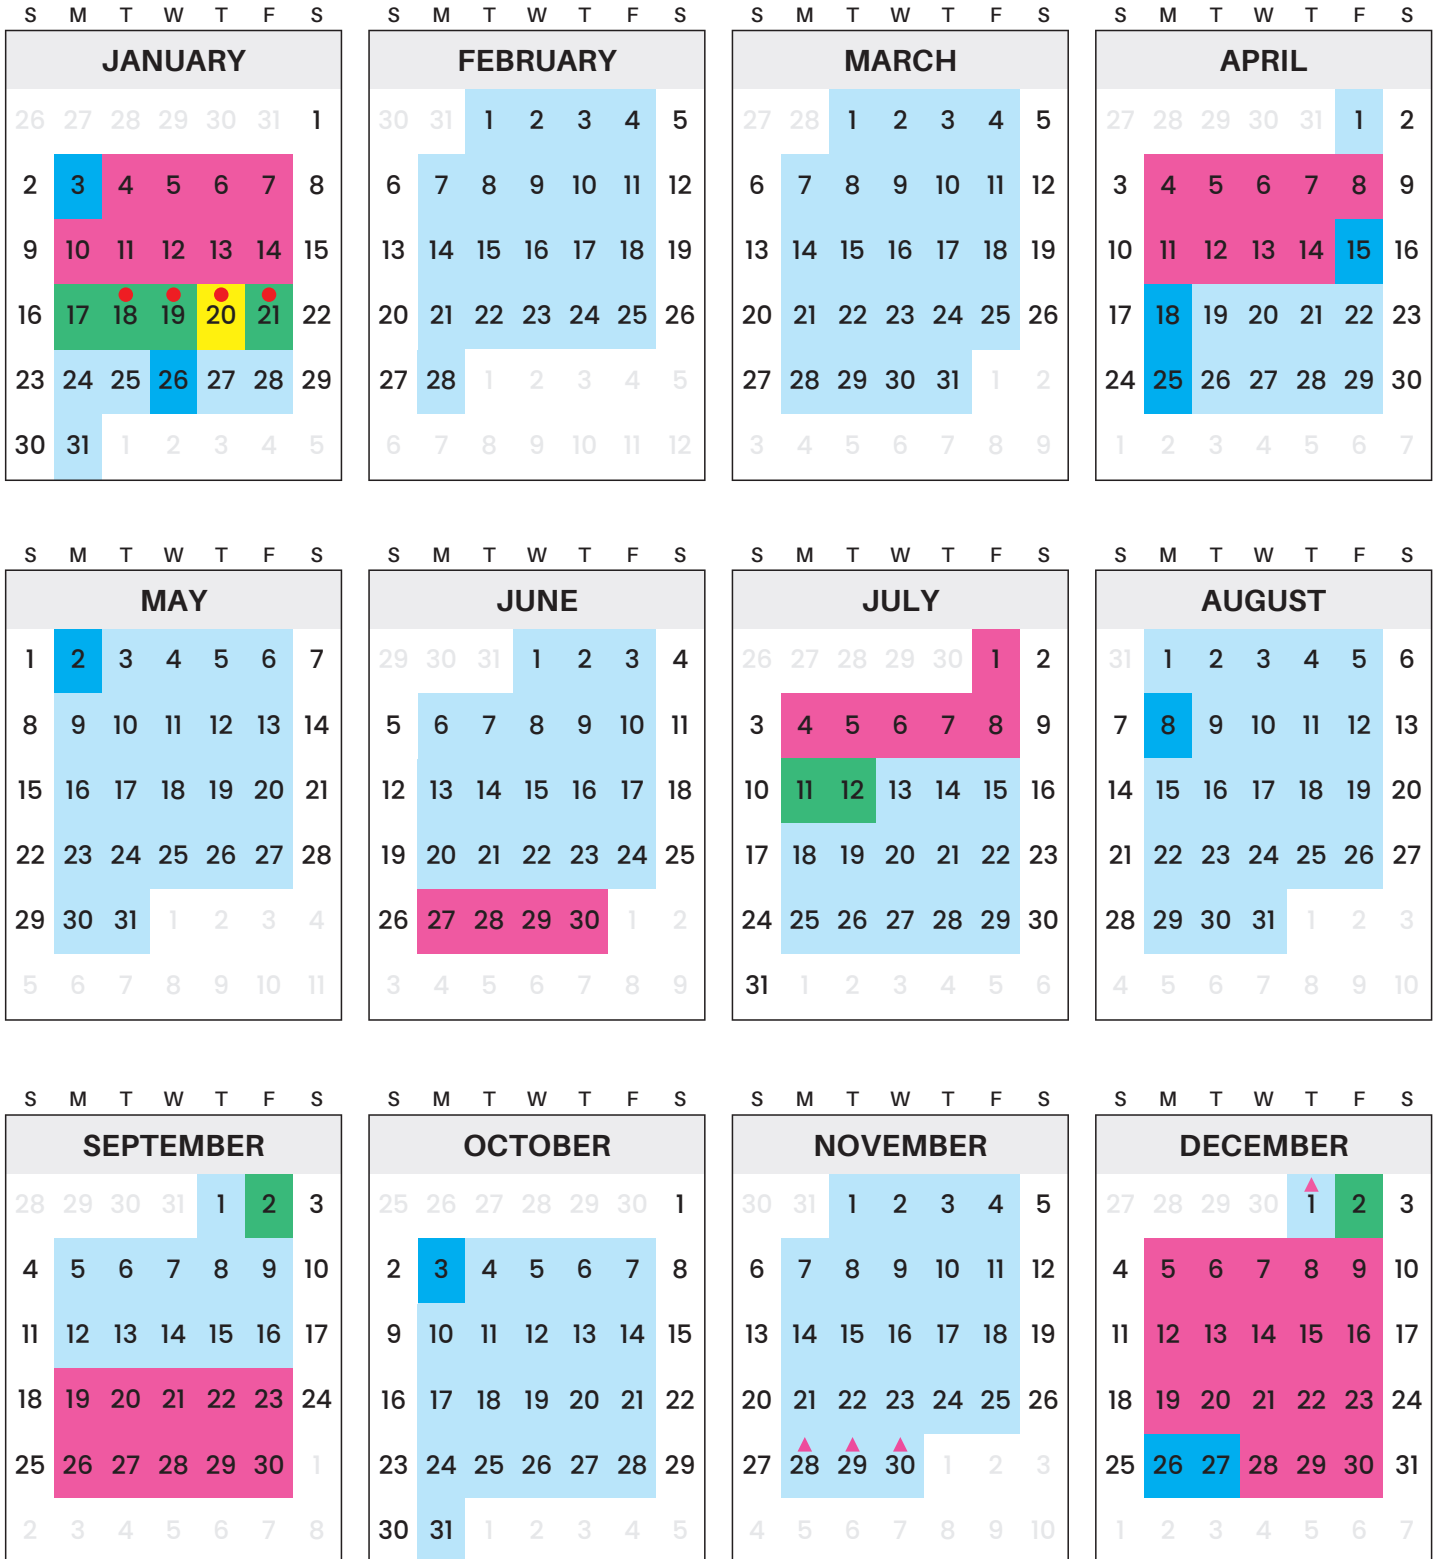

S	M	T	W	T	F	S
JULY						
27	28	29	30	1	2	3
4	5	6	7	8	9	10
11	12	13	14	15	16	17
18	19	20	21	22	23	24
25	26	27	28	29	30	31
1	2	3	4	5	6	7

S	M	T	W	T	F	S
AUGUST						
1	2	3	4	5	6	7
8	9	10	11	12	13	14
15	16	17	18	19	20	21
22	23	24	25	26	27	28
29	30	31	1	2	3	4
5	6	7	8	9	10	11

S	M	T	W	T	F	S
SEPTEMBER						
29	30	31	1	2	3	4
5	6	7	8	9	10	11
12	13	14	15	16	17	18
19	20	21	22	23	24	25
26	27	28	29	30	1	2
3	4	5	6	7	8	9

S	M	T	W	T	F	S
OCTOBER						
26	27	28	29	30	1	2
3	4	5	6	7	8	9
10	11	12	13	14	15	16
17	18	19	20	21	22	23
24	25	26	27	28	29	30
31	1	2	3	4	5	6

S	M	T	W	T	F	S
NOVEMBER						
31	1	2	3	4	5	6
7	8	9	10	11	12	13
14	15	16	17	18	19	20
21	22	23	24	25	26	27
28	29	30	1	2	3	4
5	6	7	8	9	10	11

S	M	T	W	T	F	S
DECEMBER						
28	29	30	1	2	3	4
5	6	7	8	9	10	11
12	13	14	15	16	17	18
19	20	21	22	23	24	25
26	27	28	29	30	31	1
2	3	4	5	6	7	8

 **Public Holiday** (August 9 Logan Show Holiday)

 **Orientation Day (Day School)**

 **Student Free Day**

 **School Holiday**

 **School Day**

 **School Holiday(DE)**

 **Orientation Day (DE)**

- Public Holiday** (August 8 Logan Show Holiday)
- School Holiday**
- School Holiday (DE)**
- Orientation Day (Day School)**
- School Days**
- Orientation Days (DE)**
- Professional Development: Student Free Days**